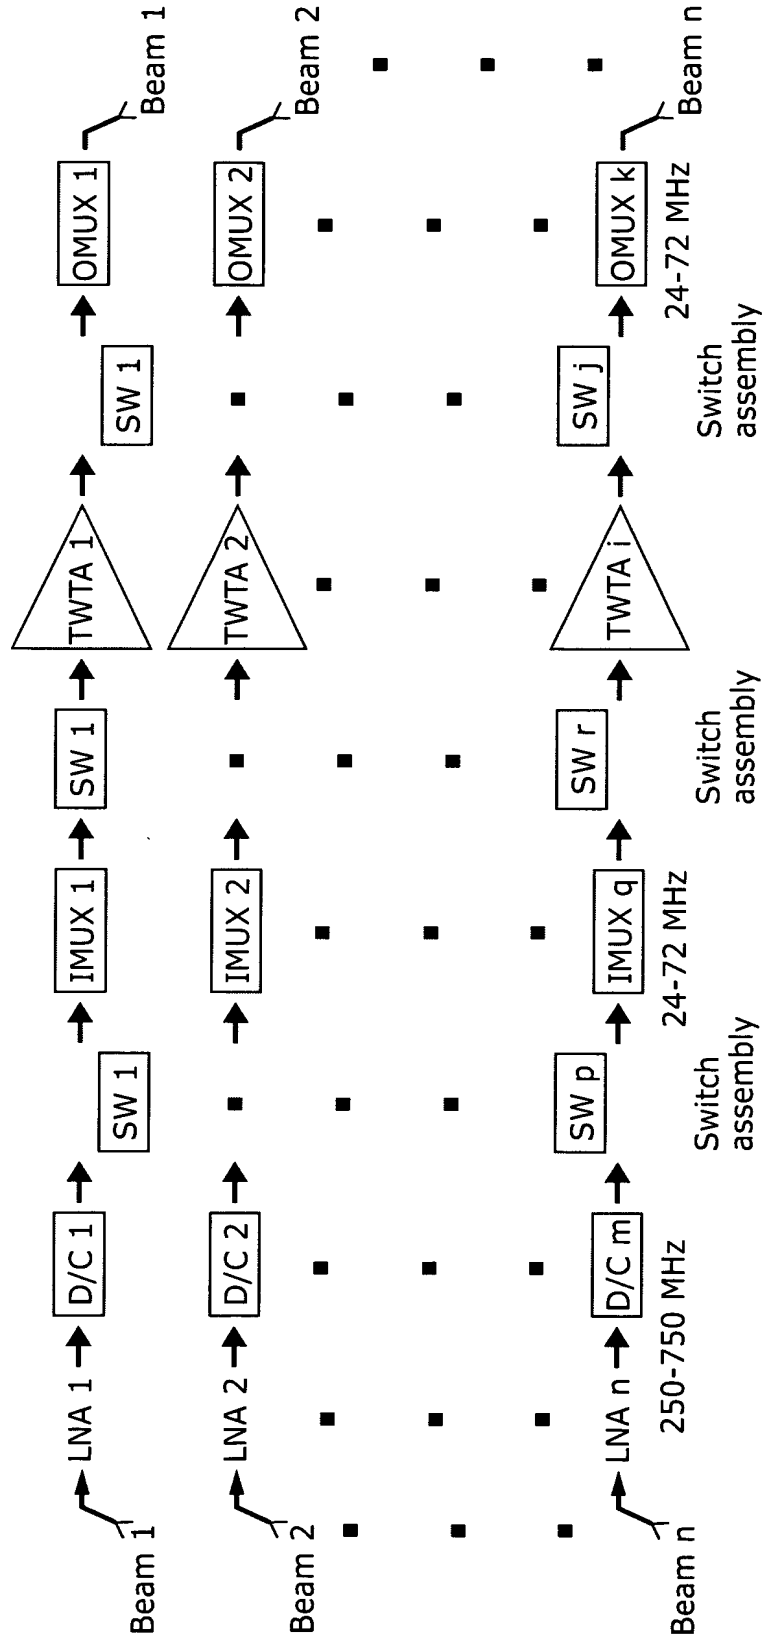

This Page Is Inserted by IFW Operations
and is not a part of the Official Record

BEST AVAILABLE IMAGES

Defective images within this document are accurate representations of the original documents submitted by the applicant.

Defects in the images may include (but are not limited to):

- BLACK BORDERS
- TEXT CUT OFF AT TOP, BOTTOM OR SIDES
- FADED TEXT
- ILLEGIBLE TEXT
- SKEWED/SLANTED IMAGES
- COLORED PHOTOS
- BLACK OR VERY BLACK AND WHITE DARK PHOTOS
- GRAY SCALE DOCUMENTS

IMAGES ARE BEST AVAILABLE COPY.

**As rescanning documents *will not* correct images,
please do not report the images to the
Image Problem Mailbox.**

FIG. 1
(prior art)

FIG. 2

FIG. 3

FIG. 4

FIG. 5

FIG. 6

FIG. 7

FIG. 8

FIG. 9

FIG. 10

FIG. 11